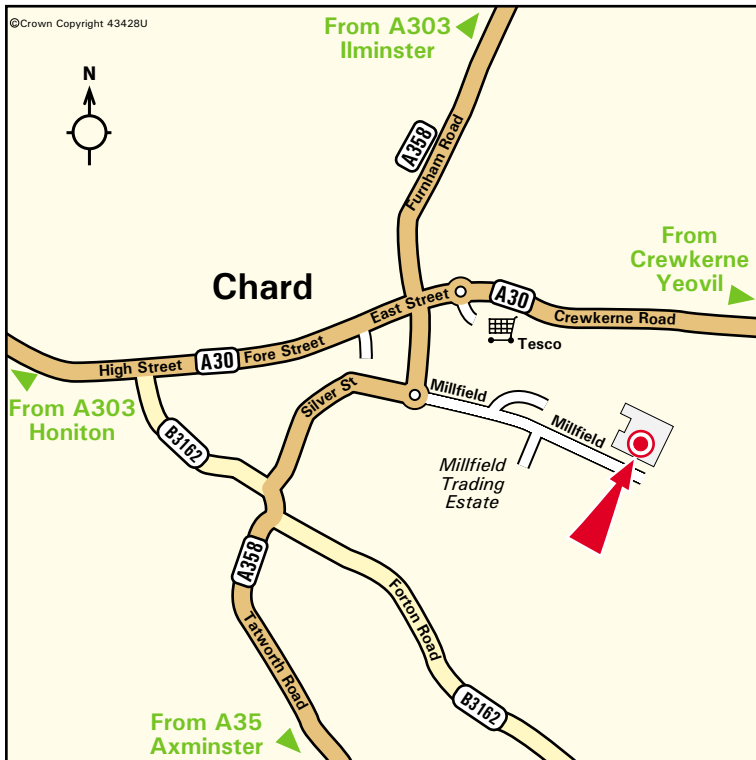

©Crown Copyright 43428U

Numatic International
Millfield Trading Estate
Chard - Somerset TA20 2GB
United Kingdom
Telephone: 01460 68600
Fax: 01460 68458
www.numatic.co.uk

FROM M5

Leave the M5 at junction 25 (signed Taunton, Yeovil & A358).
Join the A358 and continue for 14 miles, following signs to Chard.
Turn left at the roundabout into the Millfield Trading Estate.
We are located on the left hand side.

FROM YEOVIL

Leave Yeovil via the A30, following signs for Chard.
Remain on the A30 for 16.4 miles until the junction with the A358.
Turn left onto the A358 (Silver Street).
Turn left at the roundabout into the Millfield Trading Estate.
We are located on the left hand side.

BY TRAIN

Crewkerne and Axminster are the nearest stations and are served by trains from Exeter, Yeovil, Salisbury and Basingstoke.